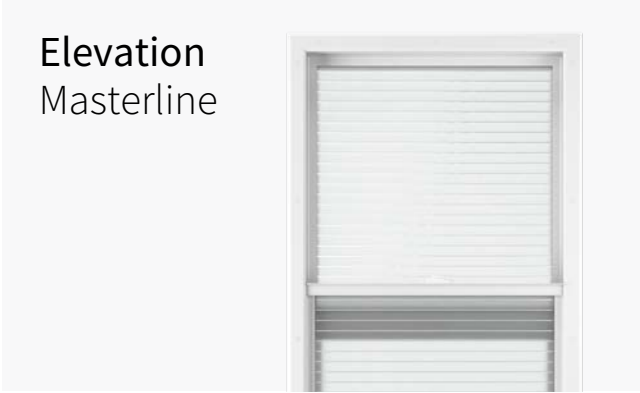

Elevation Masterline