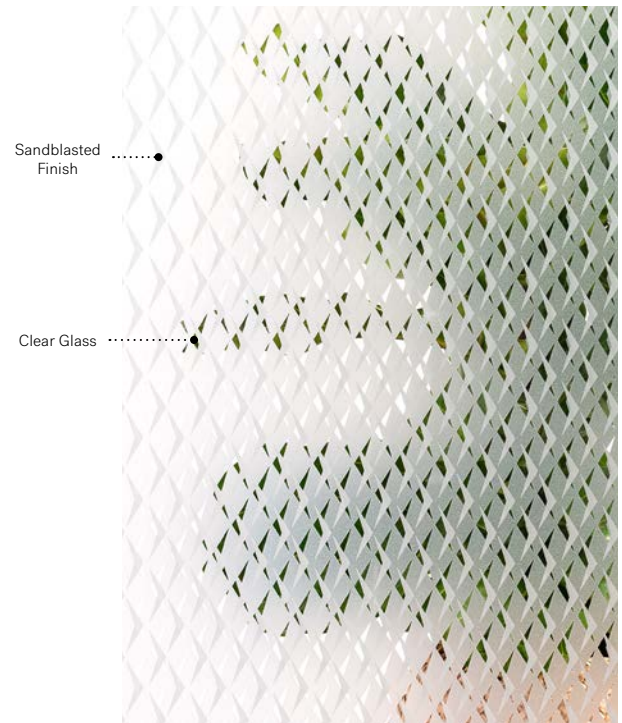

- Silkscreened glass:** Sandblasted finish on clear glass.
- Frames:** Contemporary or Novapvc.
- Orientation:** Available in left and right versions as seen from outside.
- Sidelites and transom:** Looks great accompanied by Sandblasted finish or Clear glass.

Versum

Uno steel door. Versum 22" x 12" (4x) doorglass p.57. Clear glass sidelites, custom size.

Versum

With its sharp, dual-layered geometric pattern, Versum will be the focal point of your entrance's design scheme. When paired with rich colors and bold furniture, Versum is a lively addition to a retro style decor.

Silkscreened glass: Dual layered Sandblasted finish on clear glass.

Frames: Contemporary or Novapvc.

Sidelites and transom: Looks great accompanied by Sandblasted finish or Clear glass.

Privacy Level **3/5**
SEMI-PRIVATE