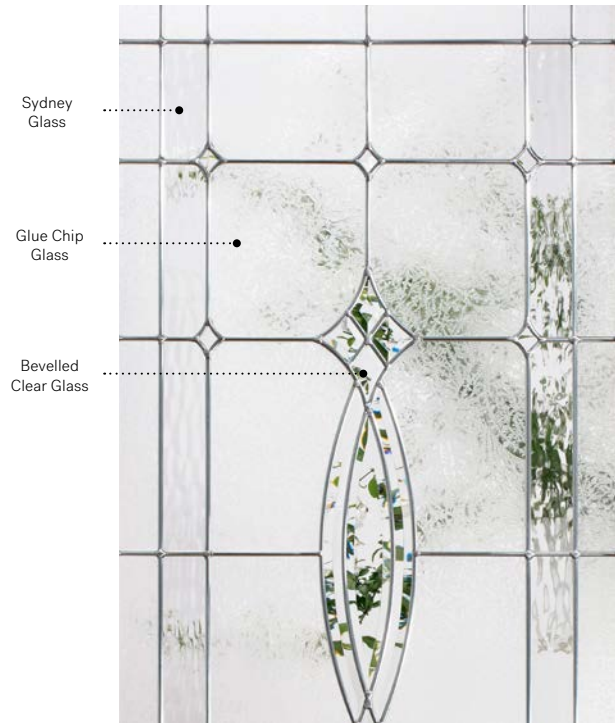

22" x 48"

		Zinc	Pat.
Novapvc	10-036-057	012	003
Stainable	10-036-057	020	011

22" x 36"

		Zinc	Pat.
Novapvc	10-036-050	015	005
Stainable	10-036-050	020	006

Frames 7" x 64"

		Zinc	Pat.
Novapvc	10-036-005	011	009
Stainable	10-036-005	016	004

8" x 48"

		Zinc	Pat.
Novapvc	10-036-017	010	002
Stainable	10-036-017	015	008

8" x 36"

		Zinc	Pat.
Novapvc	10-036-010	011	003
Stainable	10-036-010	019	004

Evangeline II

Influenced by the decorative arts at the start of the century, the detailed composition of Evangeline II will charm the admirers of stained glass. This model is a perfect fit for a classic or farmhouse style home.

Stained Glass: Sydney glass, Glue Chip glass and bevelled clear glass.

Caming: Zinc, Patina or Brass.

Frames: Novapvc or Stainable.

Sidelites and transom: Looks great accompanied by Glue Chip glass.

Available in custom sizes.

Privacy Level

3/5

SEMI-PRIVATE

Frames	22" × 64"			22" × 48"			22" × 36"					
	Zinc	Pat.	Brass	Zinc	Pat.	Brass	Zinc	Pat.	Brass			
Novapvc	10-054-060	008	026	002	10-054-057	006	032	001	10-054-050	008	024	002
Stainable	10-054-060	017	032	004	10-054-057	017	034	019	10-054-050	016	033	004