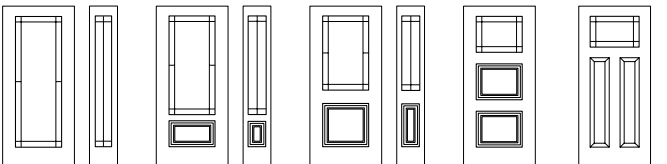

Perimeter Grill

22" x 64"
20" x 64"
7" x 64"
22" x 48"
8" x 48"
22" x 36"
8" x 36"
22" x 17"
22" x 14 7/16"

Custom Configurations

Create a custom configuration with your choice of split, color, and grill profile, in the size that fits your project.