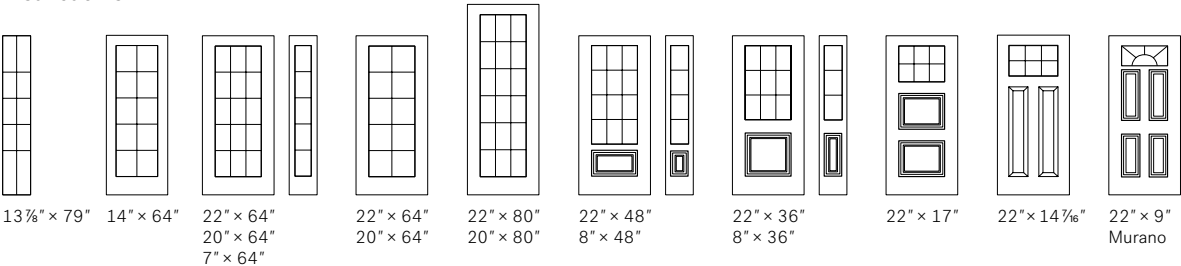

Distinction Grill

13 7/8" x 79"
14" x 64"
22" x 64"
20" x 64"
7" x 64"
22" x 64"
20" x 64"
22" x 80"
20" x 80"
22" x 48"
8" x 48"
22" x 36"
8" x 36"
22" x 17"
22" x 14 7/16"
22" x 9"
Murano

Classic Grill