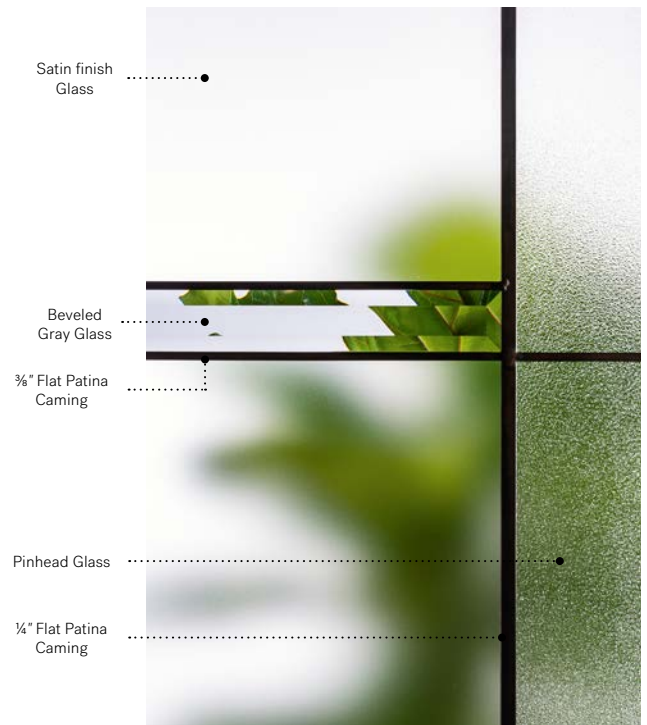

Belmont

Belmont is a Stained Glass model with an urban look designed for today's architectural styles. Its minimalist, asymmetrical composition of flat black patina coming and Satin finish glass fits perfectly with the volumes and materials found in the architecture of contemporary houses. Paired with a satin black handle, Belmont's elegance is unrivaled.

Stained Glass: Satin finish glass, beveled gray glass and Pinhead glass.

Caming: 1/2" wide flat Patina coming and 1/4" wide flat Patina coming.

Frames: Contemporary or Novapvc.

Sidelites and transom: Looks great accompanied by Satin finish glass.

Available in custom sizes.

Privacy Level **3/5**
SEMI-PRIVATE