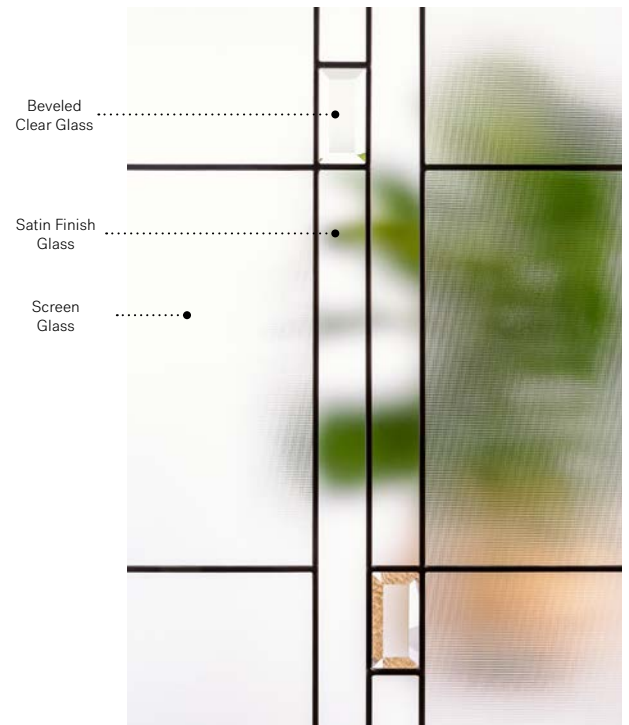

Arima

Soho steel door p.17. Arima 22" x 48" doorglass p.63. Clear glass transom.

Arima

Arima is the perfect choice for both 1960s bungalows as well as for classic style homes. This model fits particularly well in entrances with symmetrical composition — a look that can be achieved with carefully placed exterior light fixtures or with some well chosen decorative objects.