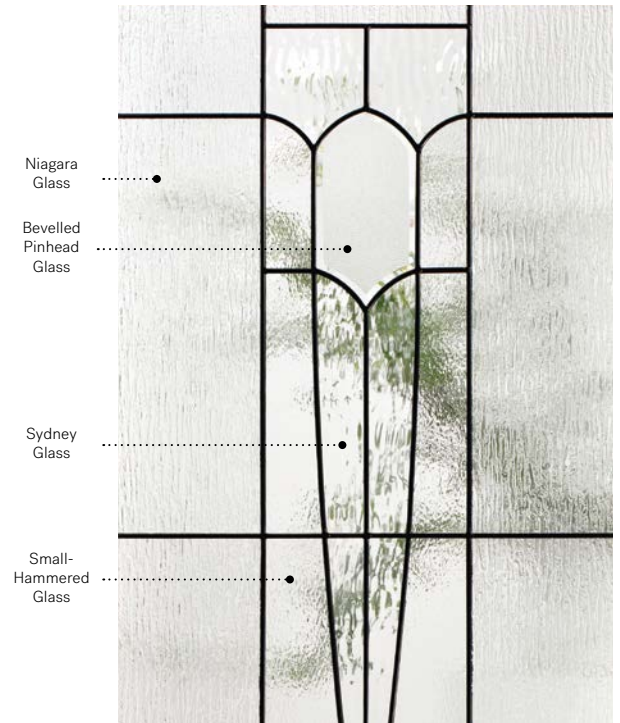

Contemporary 07-314-017-007
Novapvc 07-314-017-001

Frames 8"×36"

Contemporary 07-314-010-007
Novapvc 07-314-010-001

Mistral

Orleans steel door p.19. Mistral 22" x 48" doorglass p.82.

Mistral

A nod to Art Nouveau illustrations, Mistral is a tableau of simple, slender shapes.

Available in custom sizes.

Privacy Level **3/5**
SEMI-PRIVATE

Frames 22" x 64"

	Zinc	Pat.
Novapvc	10-310-060	006 001
Stainable	10-310-060	009 005

Frames 22" x 48"

	Zinc	Pat.
Novapvc	10-310-057	007 001
Stainable	10-310-057	009 004