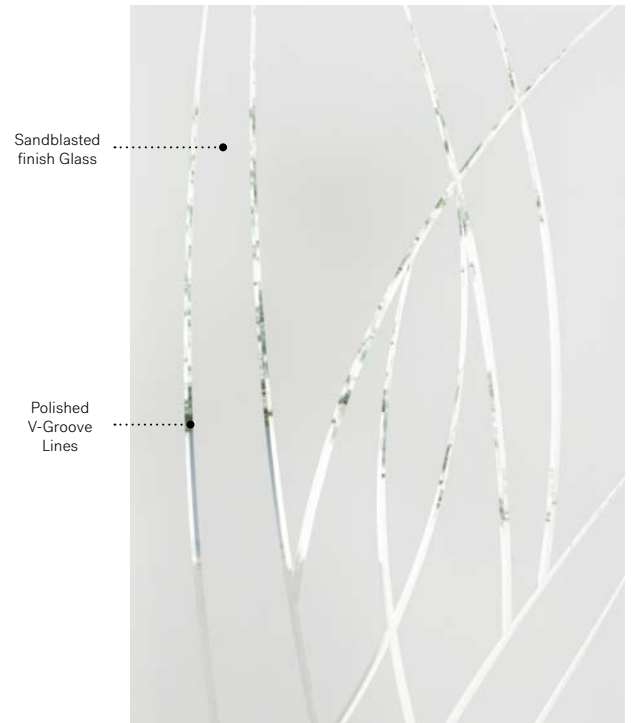

Alys

Uno steel door. Alys 22" x 64" doorglass p.61.

Alys

Alys' V-Groove design suggests motion and is at once natural and abstract, bringing your entryway to life with its dynamic composition.

V-Groove: Polished V-Groove lines on Sandblasted finish glass.

Frames: Contemporary, Novapvc or Stainable.

Sidelites and transom: Looks great accompanied by Sandblasted finish glass.

Available in custom sizes.

Sandblasted finish Glass

Polished V-Groove Lines

Privacy Level