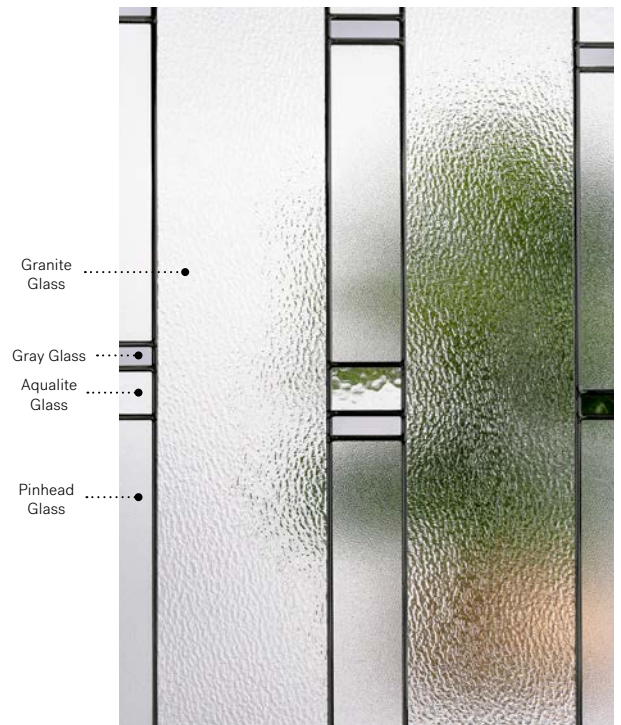

Ophir

Borrowing design cues from Craftsman style Stained Glass, this unique model is a perfect match with rich and classic stone houses. With its bold mix of strong textures punctuated by gray glass inserts, Ophir will be the centerpiece of your homes facade.

Stained Glass: Aqualite glass, gray glass, Granite glass and Pinhead glass.
Caming: Zinc or patina.
Frames: Contemporary or Novapvc.
Sidelites and transom: Looks great accompanied by Pinhead glass.
Available in custom sizes.

Privacy Level **4/5**
PRIVATE

Frames 22" x 64"
Contemporary 10-388-060 | Zinc Pat. | 002 | 005
Novapvc 10-388-060 | 001 | 004

Frames 22" x 48"
Contemporary 10-388-057 | Zinc Pat. | 002 | 005
Novapvc 10-388-057 | 001 | 004

Frames 22" x 36"
Contemporary 10-388-050 | Zinc Pat. | 002 | 005
Novapvc 10-388-050 | 001 | 004

Frames 22" x 17"
Contemporary 10-388-259 | Zinc Pat. | 002 | 005
Novapvc 10-388-259 | 001 | 004

Frames 22" x 14 7/16"
Contemporary 10-388-260 | Zinc Pat. | 002 | 004
Novapvc 10-388-260 | 001 | 003

Frames 7" x 64"
Contemporary 10-388-005 | Zinc Pat. | 002 | 005
Novapvc 10-388-005 | 001 | 004

Frames 8" x 48"
Contemporary 10-388-017 | Zinc Pat. | 002 | 004
Novapvc 10-388-017 | 001 | 003

Frames 8" x 36"
Contemporary 10-388-010 | Zinc Pat. | 002 | 005
Novapvc 10-388-010 | 001 | 004