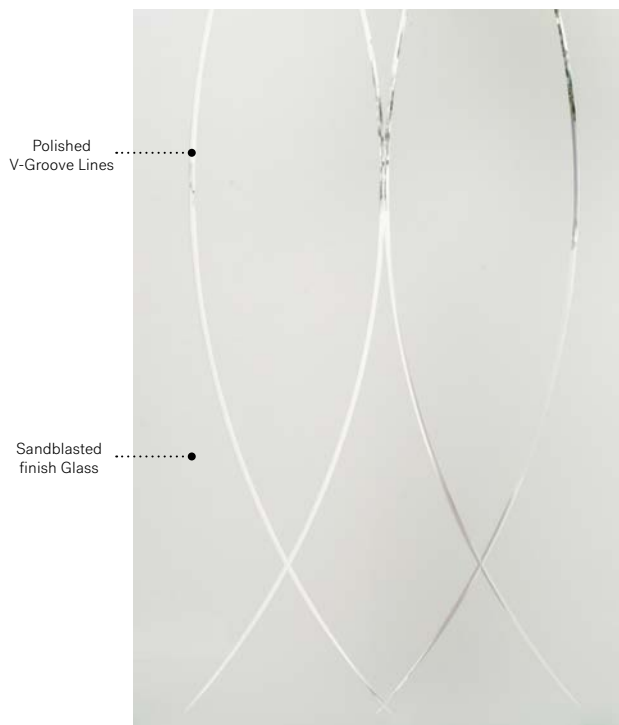

Verso

Soho steel door p.17. Verso 22" x 48" doorglass p.93.

Verso

With its simple and elegant intersecting lines, Verso is a timeless homage to the art of glass cutting.

V-Groove: Polished V-Groove lines on Sandblasted finish glass.

Frames: Contemporary, Novapvc or Stainable.

Sidelites and transom: Looks great accompanied by Sandblasted finish glass.

Available in custom sizes.

Privacy Level **4/5**
PRIVATE

						
Frames	22"×64"	22"×48"	22"×36"	7"×64"	8"×48"	8"×36"
Contemporary	06-369-060-003	06-369-057-003	06-369-050-003	06-369-005-003	06-369-017-003	06-369-010-003
Novapvc	06-369-060-001	06-369-057-001	06-369-050-001	06-369-005-001	06-369-017-001	06-369-010-001
Stainable	06-369-060-002	06-369-057-002	06-369-050-002	06-369-005-002	06-369-017-002	06-369-010-002

Winchester

Orleans steel door p.19. Winchester 22" x 48" doorglass p.95. Satin finish glass transom.

Winchester

Classic style doorglass in its simplest form. Sleek and balanced, Winchester offers a rich, contrasting mix of Clear and Satin finish glass with black patina coming. With its elegant beveled clear glass border, Winchester provides both privacy and visibility.