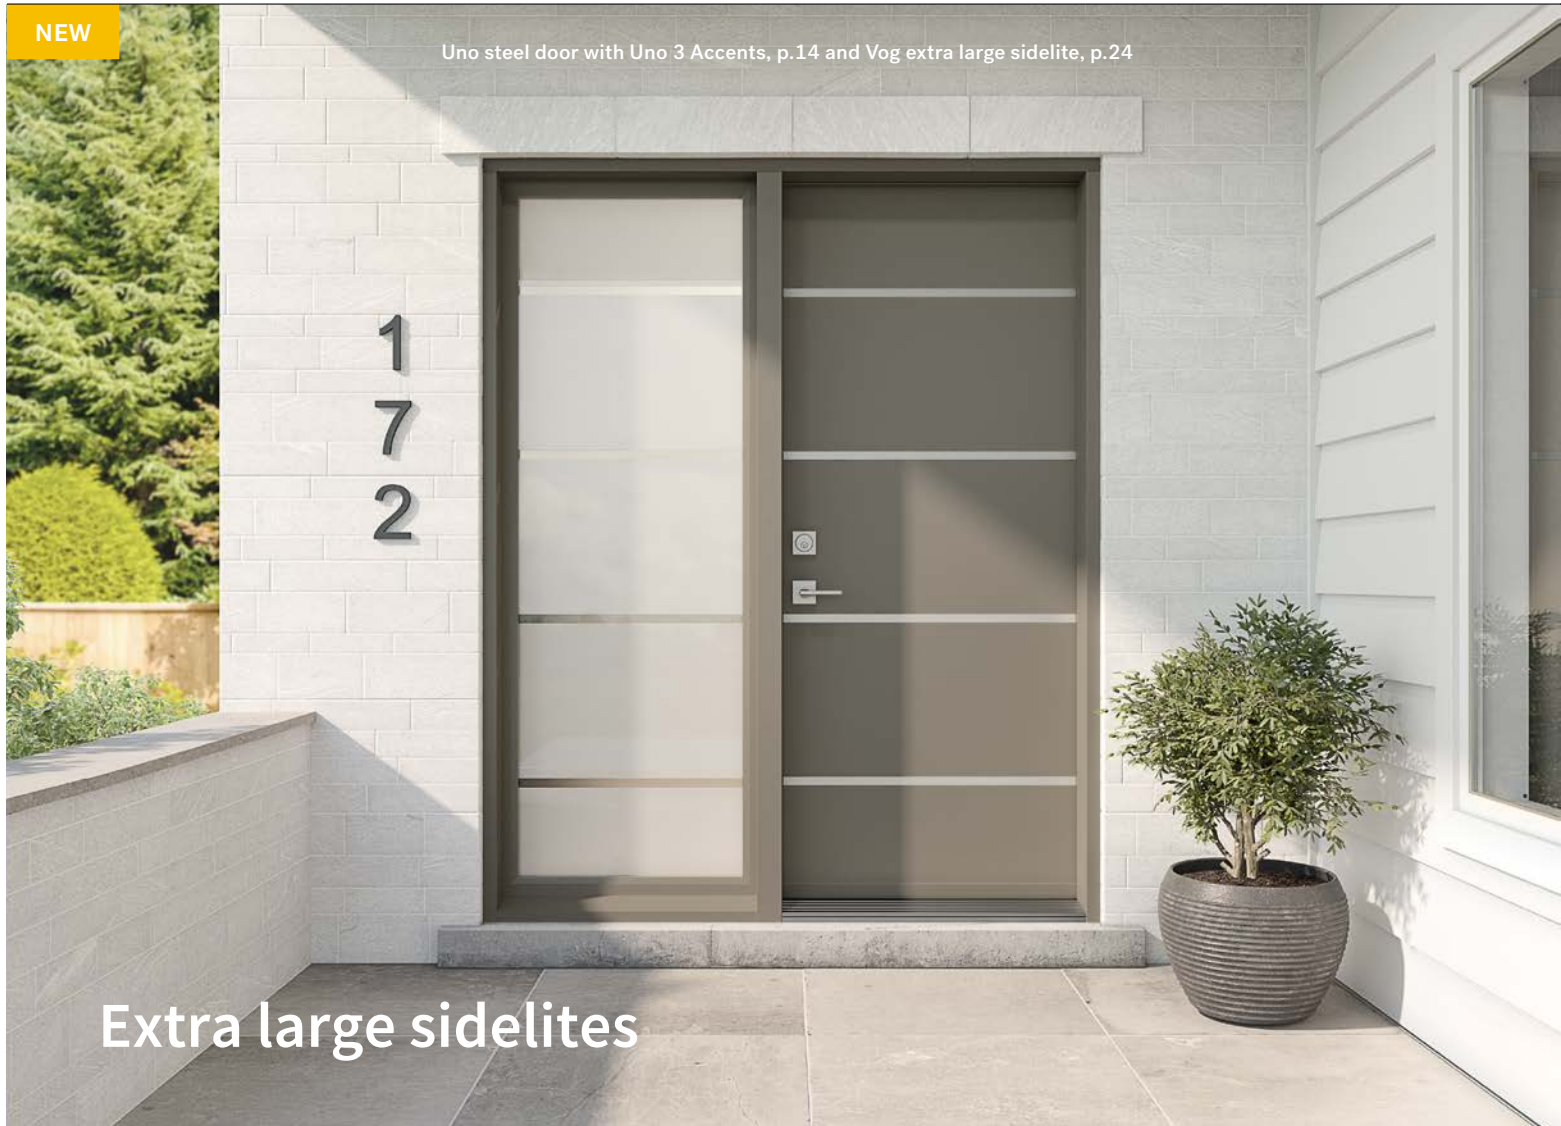

NEW

Uno steel door with Uno 3 Accents, p.14 and Vog extra large sidelite, p.24

Extra large sidelites