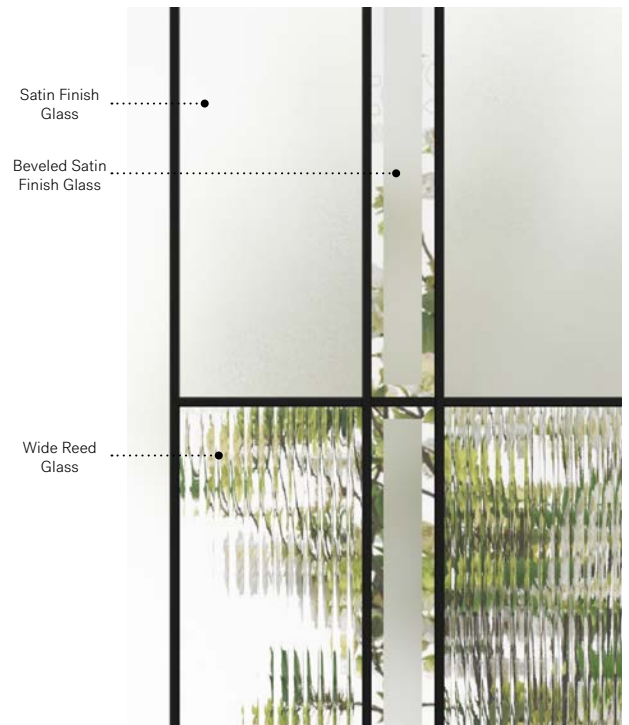

Silkscreened glass: Sandblasted finish on clear glass.
Frames: Contemporary or Novapvc.
Sidelites and transom: Looks great accompanied by Sandblasted finish or Clear glass.

Clear Glass

Sandblasted Finish

Privacy Level **3/5**
SEMI-PRIVATE

						
Frames	22"×64"	22"×48"	22"×36"	7"×64"	8"×48"	8"×36"
Contemporary	07-399-060-005	07-399-057-005	07-399-050-005	07-399-005-005	07-399-017-005	07-399-010-005
Novapvc	07-399-060-001	07-399-057-001	07-399-050-001	07-399-005-001	07-399-017-001	07-399-010-001

Nobel

Uno steel door. Nobel 22" x 64" doorglass p.47. Satin finish glass sidelite.

Nobel

A sophisticated looking stained glass designed for today's architectural styles. This model expresses all its nobility thanks to a bold composition and contrasting textures. Nobel will enhance contemporary or classic style single-family homes.