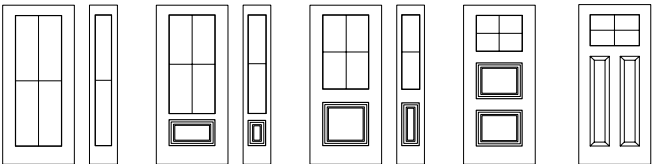

Distinction Grill

13 7/8" x 79"
14" x 64"
22" x 64"
20" x 64"
7" x 64"
22" x 64"
20" x 64"
22" x 80"
20" x 80"
22" x 48"
8" x 48"
22" x 36"
8" x 36"
22" x 17"
22" x 14 7/16"
22" x 9"
Murano

Classic Grill