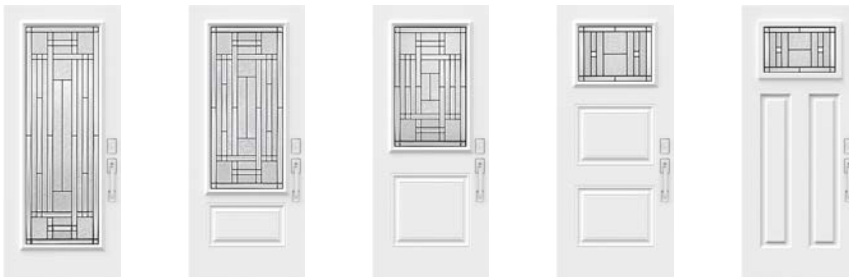

Frames	22" x 64"	22" x 48"	22" x 36"	22" x 17"	22" x 14 7/16"
	Zinc | Pat.	Zinc | Pat.	Zinc | Pat.	Zinc | Pat.	Zinc | Pat.
Contemporary	10-261-060 | 008 | 010	10-261-057 | 009 | 011	10-261-050 | 009 | 011	10-261-259 | 006 | 008	10-261-260 | 007 | 009
Novapvc	10-261-060 | 007 | 001	10-261-057 | 007 | 001	10-261-050 | 007 | 001	10-261-259 | 005 | 001	10-261-260 | 006 | 001