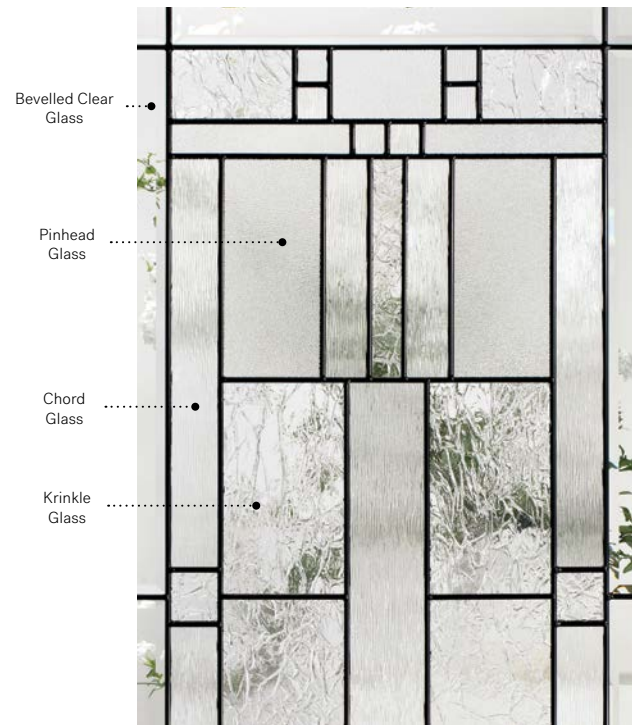

Cachet

Cachet stained glass
for your garage door.

Visit garaga.com/cachet
Details on page 113.

Orleans steel door p.19. Cachet 22" x 48" doorglass p.67.

Cachet

Cachet's Prairie-style design blends four striking textures to make your home stand out. On sunny days, enjoy a dazzling light effect in your entryway.

Stained glass: Bevelled clear glass, Krinkle glass, Chord glass and Pinhead glass.
Caming: Zinc or Patina.
Frames: Contemporary, Novapvc or Stainable.
Sidelites and transom: Looks great accompanied by Pinhead glass.
 Available in custom sizes.

Celeste

Orleans steel door with Prestige Mouldings p.19. Celeste 22"×48" doorglass with 8"×48" sidelite p.69.

Celeste

Celeste juxtaposes different types of glass within its patina coming, creating a delicate geometric pattern with a refined and balanced light effect.