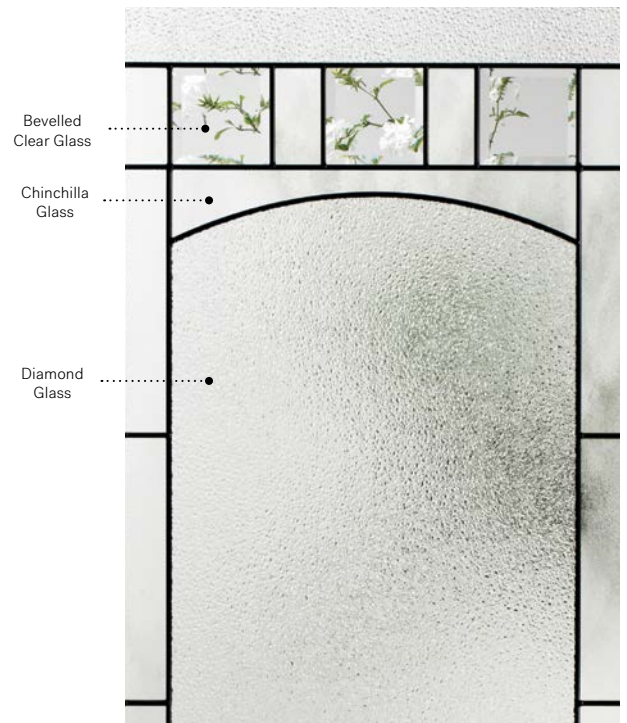

Frames 8"×36"
Contemporary 10-386-010-002
Novapvc 10-386-010-001

Bistro

Orleans steel door p.19. Bistro 22" x 48" doorglass p.65.

Bistro

With its arched central piece crowned by bevelled clear glass, Bistro offers a consistently classic and natural look. Bistro will rejuvenate any exterior.

Stained glass: Chinchilla glass, bevelled clear glass and Diamond glass.

Caming: Zinc or Patina.

Frames: Contemporary, Novapvc or Stainable.

Sidelites and transom: Looks great accompanied by Chinchilla glass.

Available in custom sizes.

Privacy Level **3/5**
SEMI-PRIVATE

Frames	22" x 64"		22" x 48"		22" x 36"		22" x 17"		22" x 14 7/16"	
	Zinc	Pat.	Zinc	Pat.	Zinc	Pat.	Zinc	Pat.	Zinc	Pat.
Contemporary	10-258-060-010	012	10-258-057-011	013	10-258-050-011	013	10-258-259-007	009	10-258-260-007	001
Novapvc	10-258-060-009	001	10-258-057-010	001	10-258-050-010	001	10-258-259-005	001	10-258-260-006	008
Stainable	10-258-060-011	005	10-258-057-012	005	10-258-050-012	006	10-258-259-008	004	N/A	