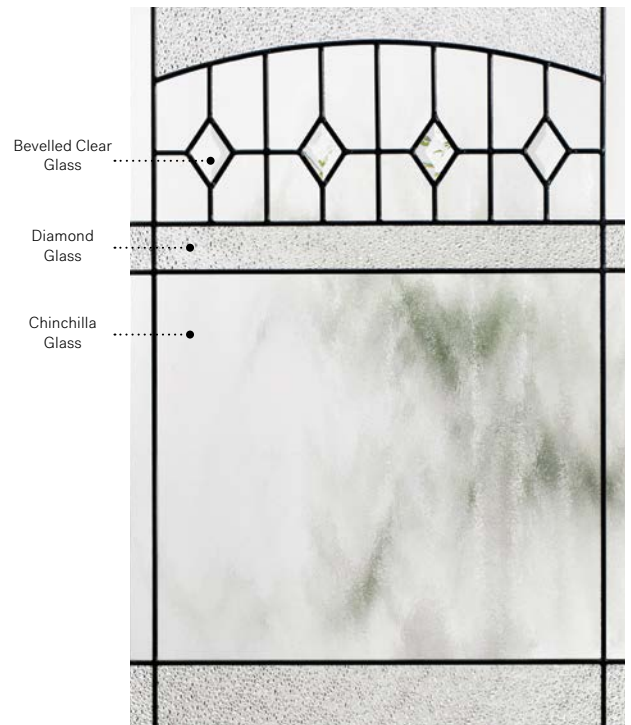

Frames 13 7/8" x 79" Tip-to-tip
Contemporary 10-229-211-001

Liano

Orleans steel door p.19. Liano 22"×48" doorglass p.79. Chinchilla glass 13 7/8"×79" sidelites.

Liano

Stylish and warm, Liano is both classic and minimalist. Enjoy a sparkling light effect in your entryway thanks to the bevelled diamonds in its camber top.

Stained glass: Chinchilla glass, bevelled clear glass and Diamond glass.

Caming: Patina.

Frames: Contemporary, Novapvc or Stainable.

Sidelites and transom: Looks great accompanied by Chinchilla glass.

Available in custom sizes.