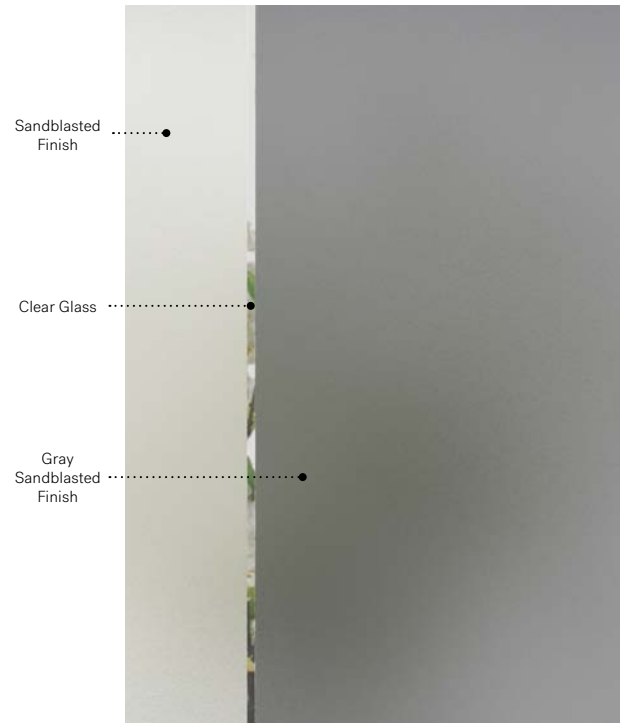

Nuando

Simple and minimalist, Nuando stands out with its gray sandblasted finish glass. This window matches the asymmetrical arrangement of windows and volumes on contemporary-style houses. Available in right or left versions.

Silkscreened glass: Gray sandblasted finish, white sandblasted finish and a clear glass line.

Frames: Contemporary or Novapvc.

Orientation: Available in left and right versions as seen from outside.

Sidelites and transom: Looks great accompanied by Sandblasted finish glass.

Privacy Level **4/5**
PRIVATE